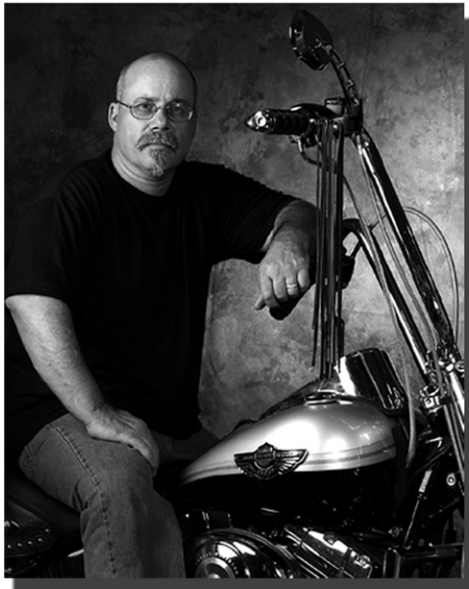

Lou Quallenberg was raised in a home that doubled as a Photography Studio/School. Identified early as an artist, he picked up a camera as a young boy and never had the opportunity to look back. At the age of fifteen Lou began his fascination with Harley-Davidson Motorcycles. In his free time Lou spent many late nights creating and painting choppers for himself and friends, at a time when it was not a profitable business but an expression of style and individuality.