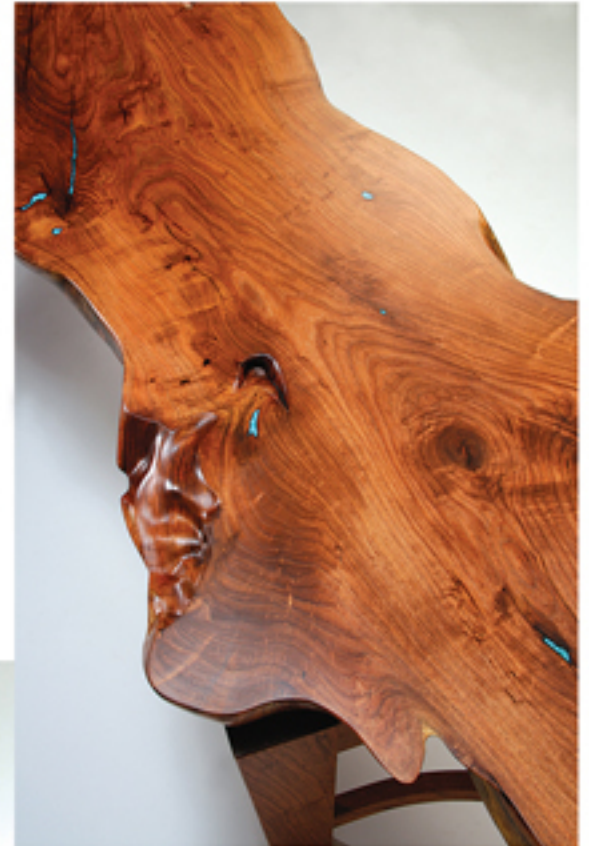

LOU **Q**UALLENGERBERG
Studios